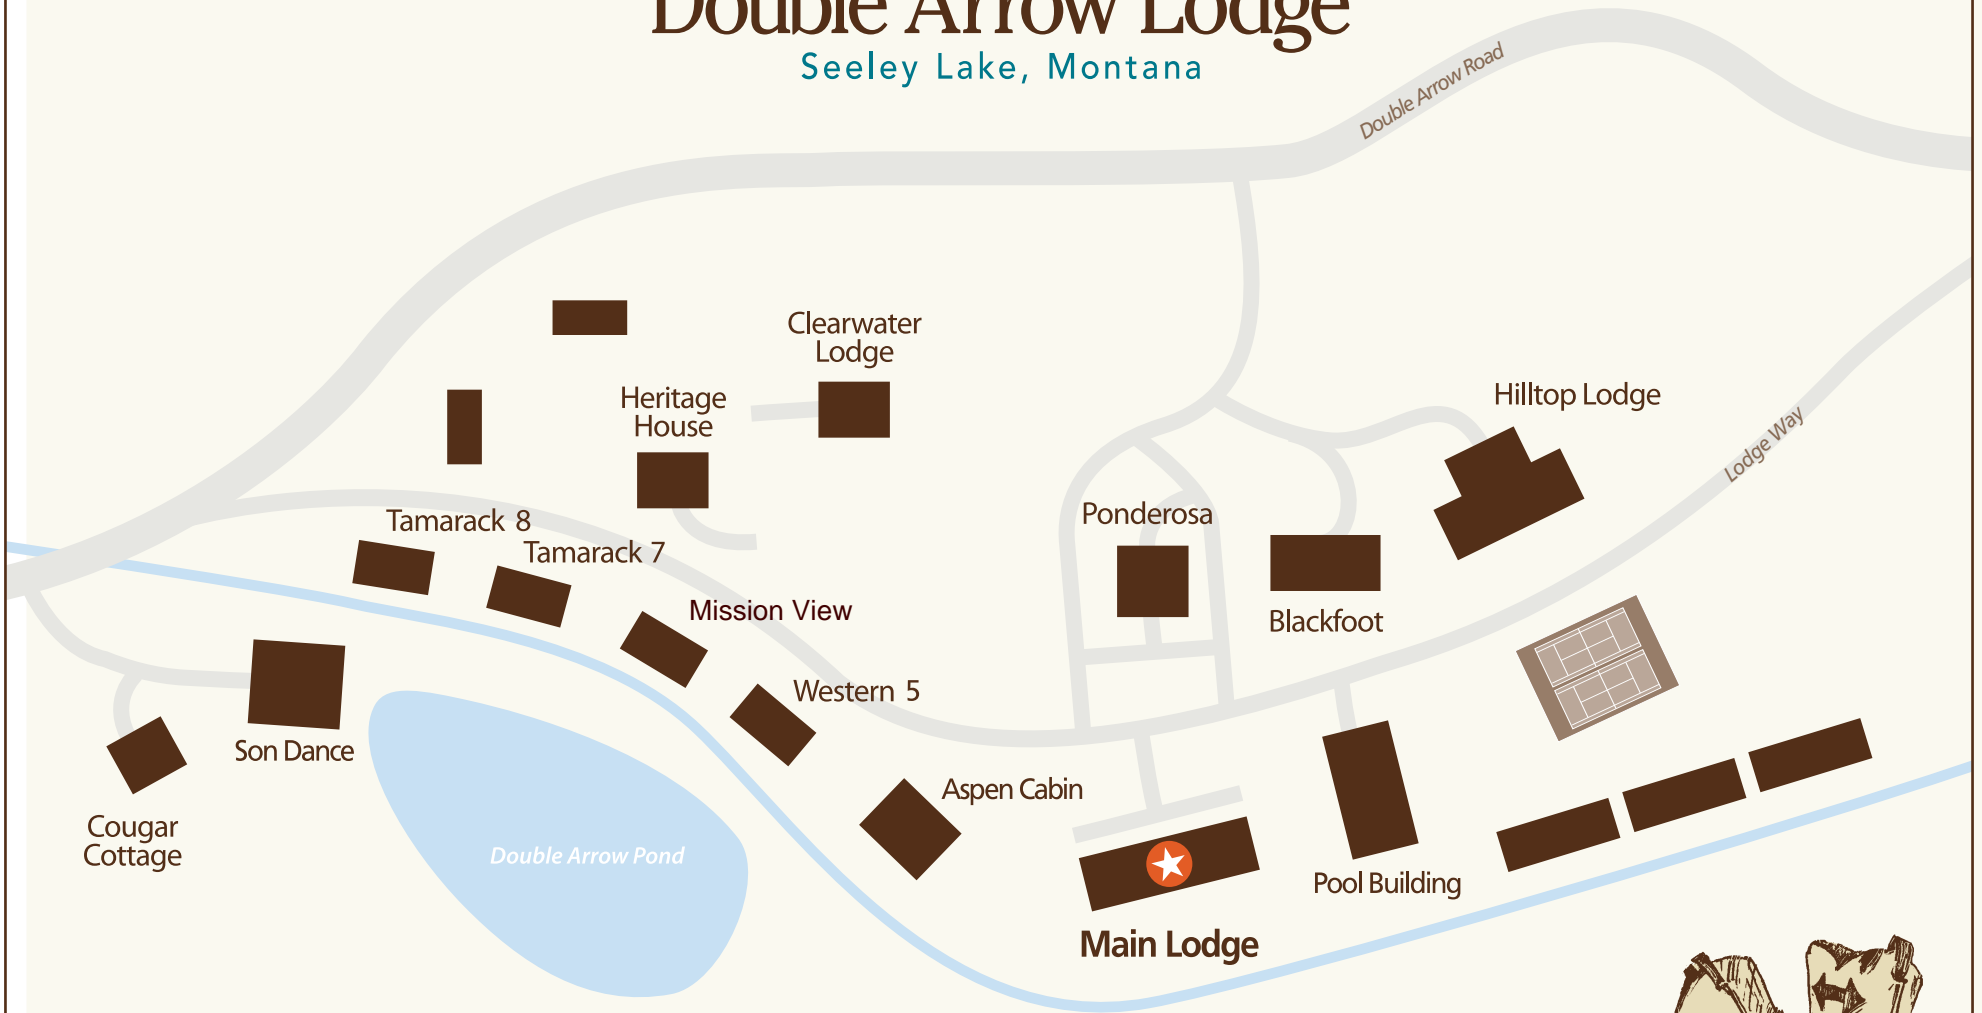

Double Arrow Lodge

Seeley Lake, Montana

For after hour service please call _____