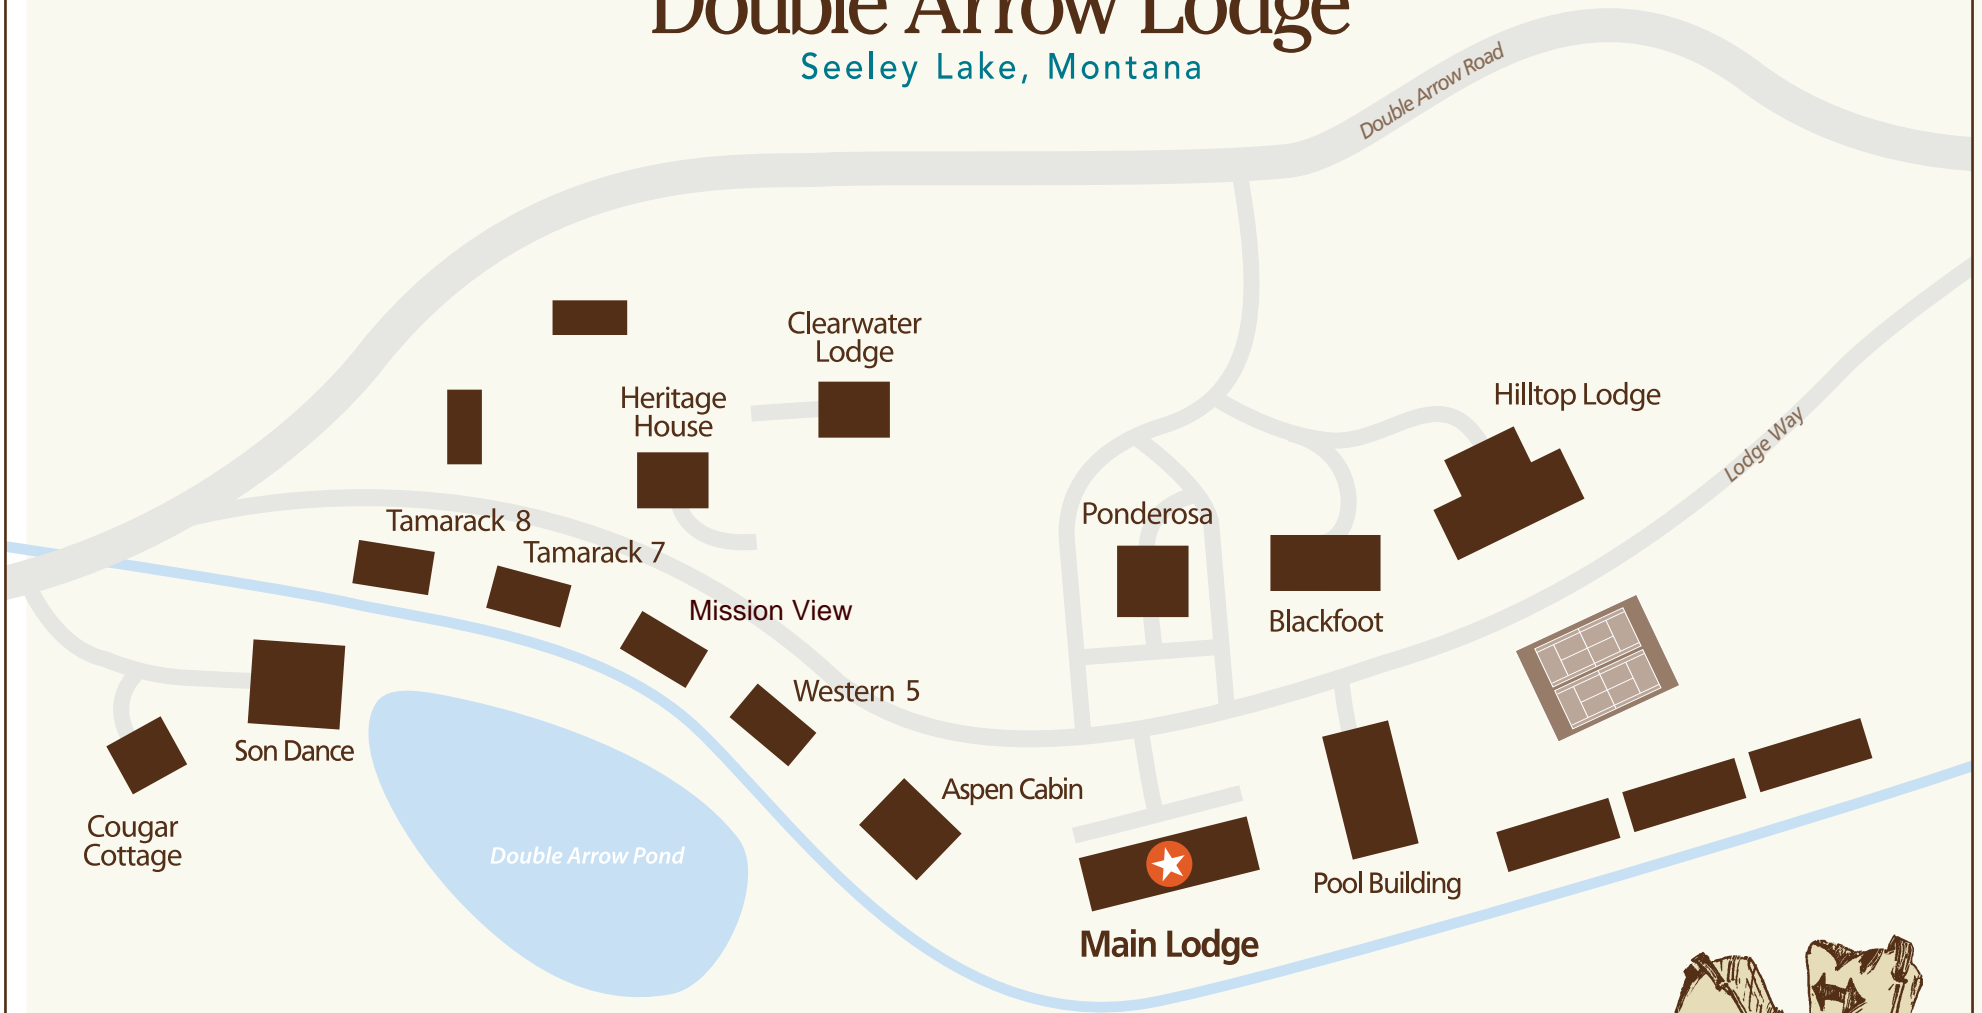

# Double Arrow Lodge

Seeley Lake, Montana

For after hour service please call \_\_\_\_\_